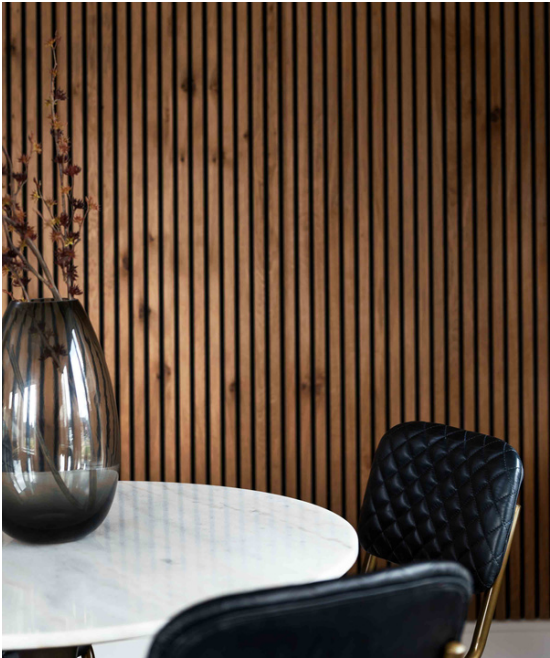

CLICK HERE FOR A 360 TOUR

LOUISVILLE
Kentucky